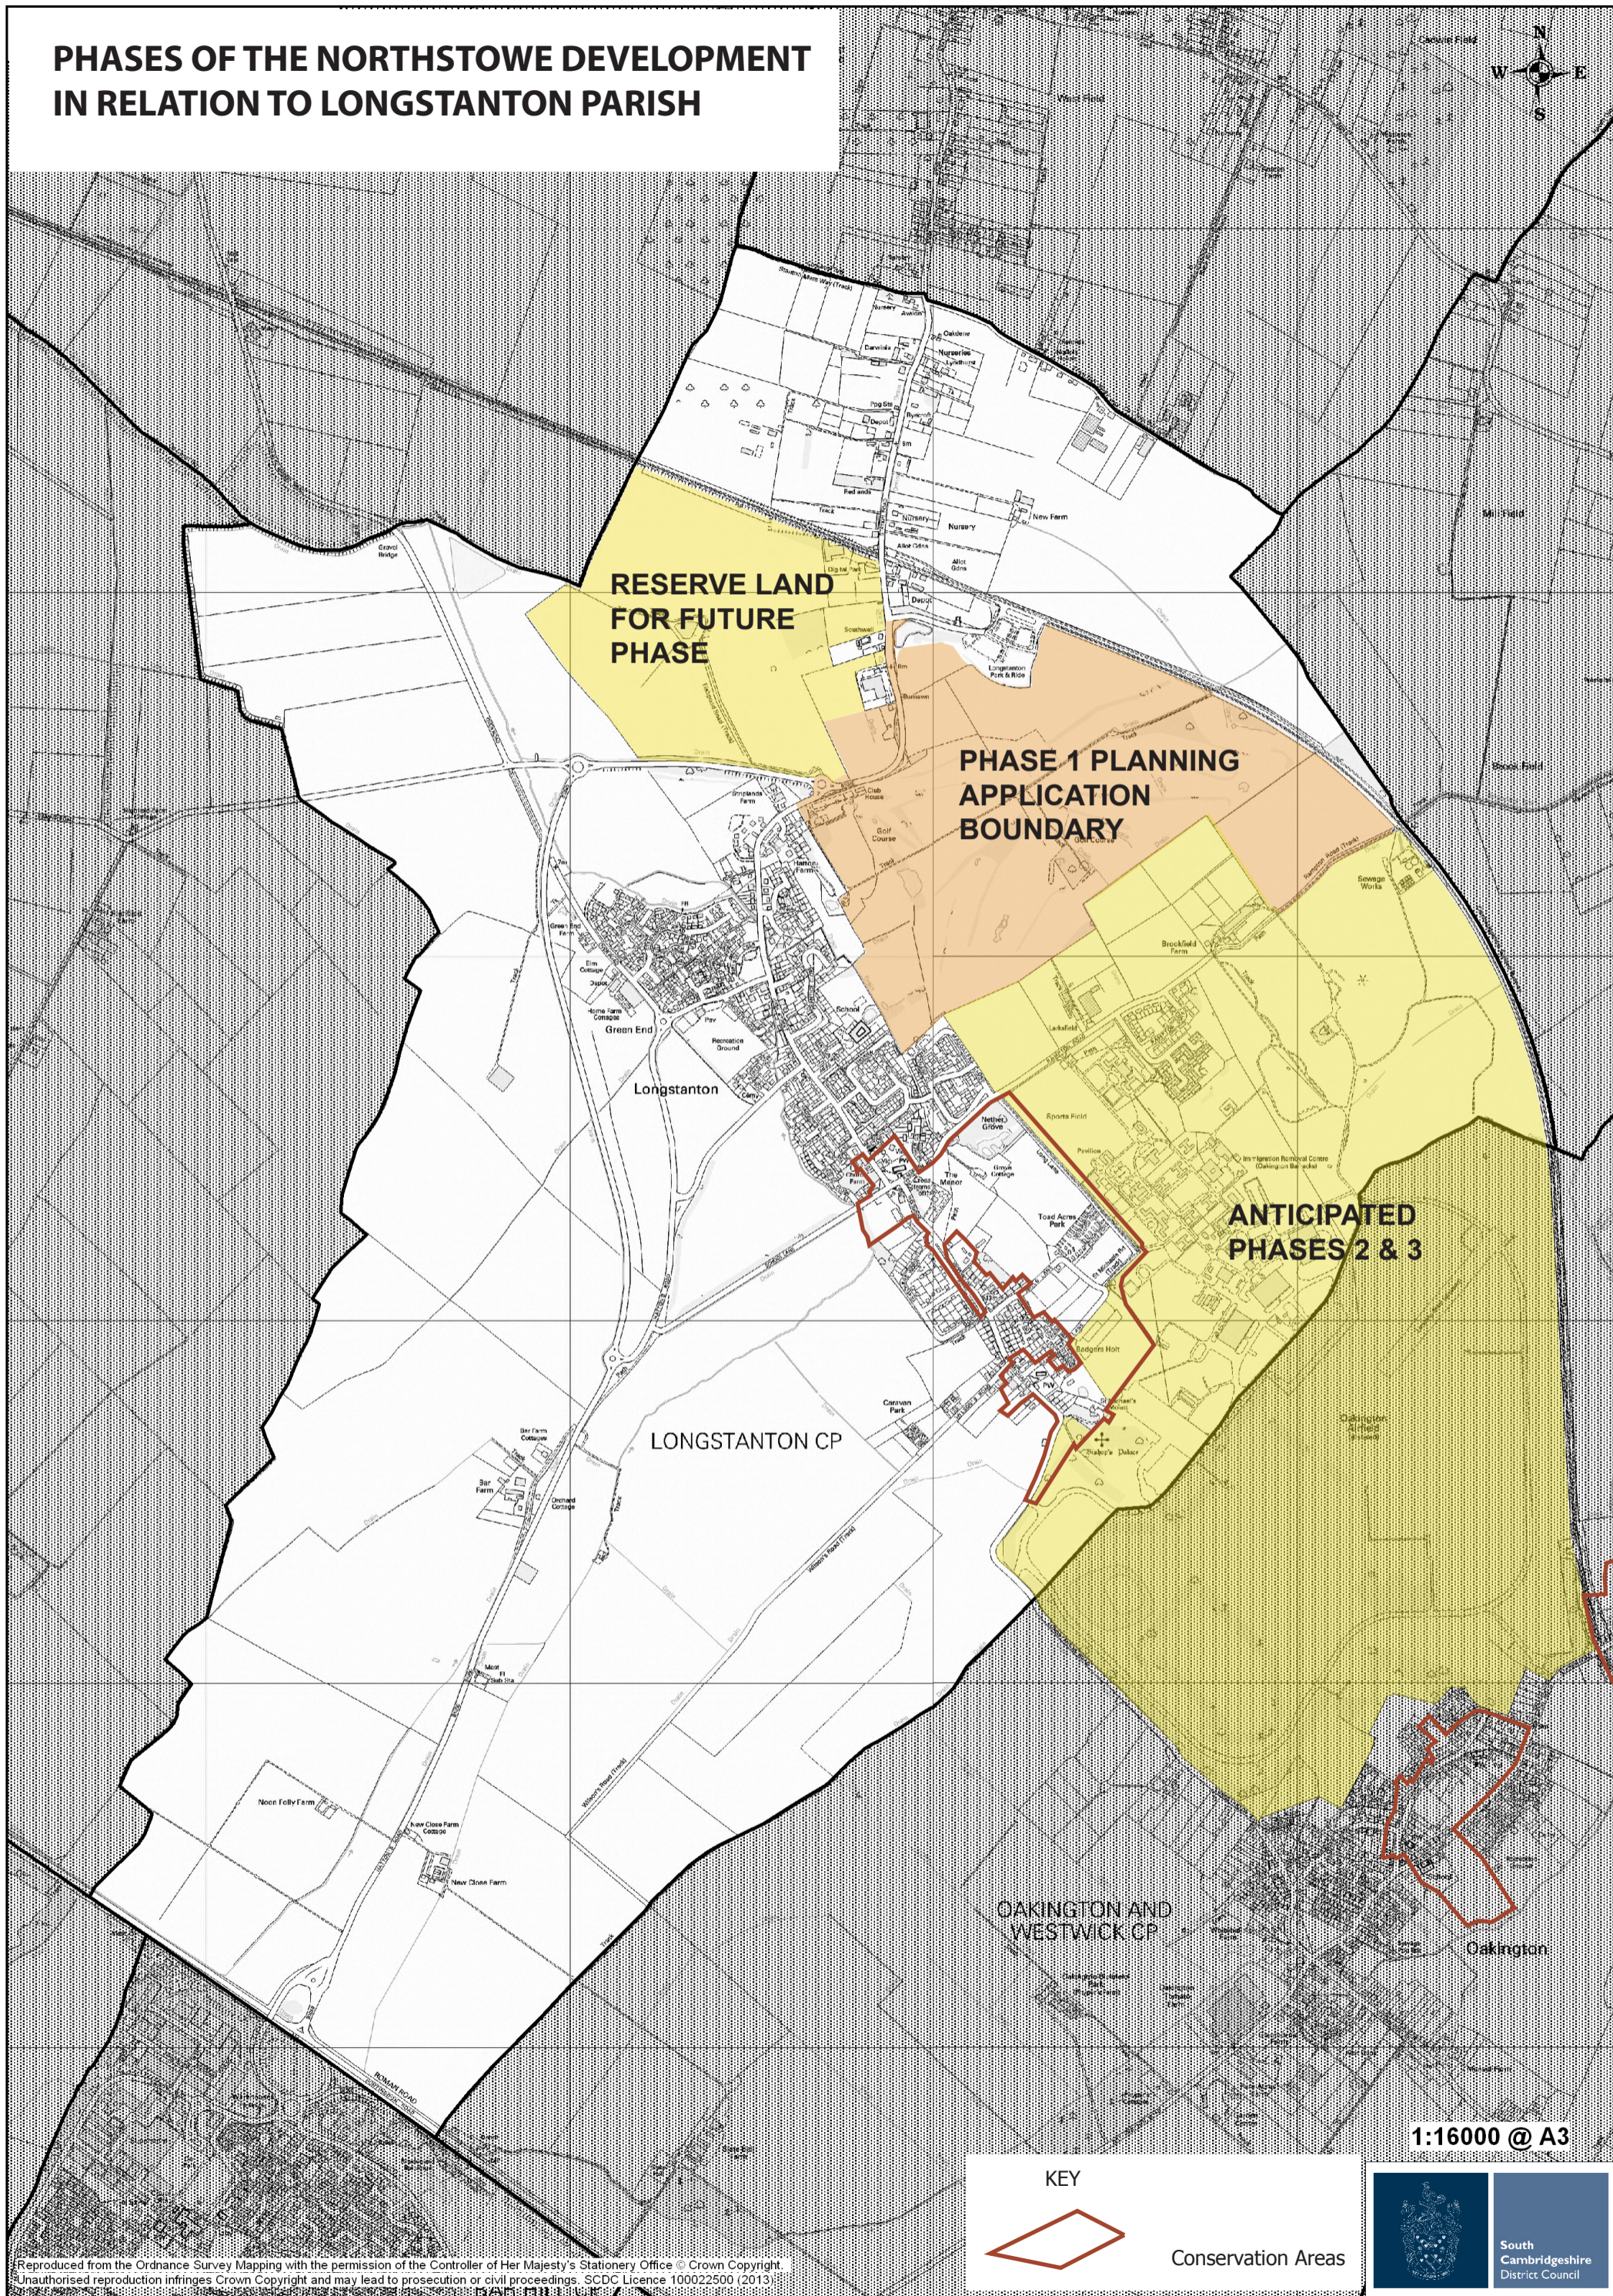

PHASES OF THE NORTHSTOWE DEVELOPMENT IN RELATION TO LONGSTANTON PARISH

1:16000 @ A3

KEY

Conservation Areas